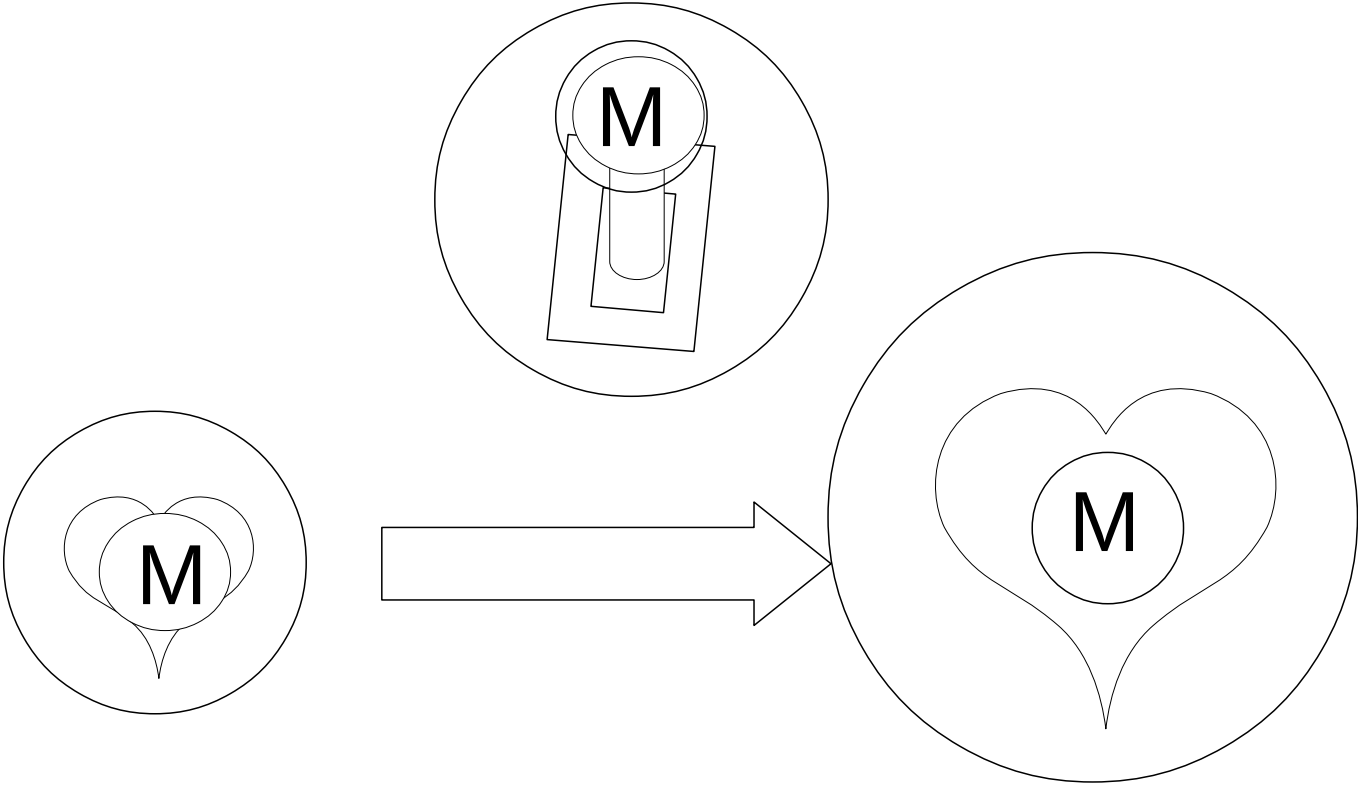

ま心のギアチェンジ

平常時のま心

緊急事態のま心

A large empty rectangular box with rounded corners, intended for writing or drawing. The box is defined by a thin black line, and each of the four corners is rounded into a small circle.